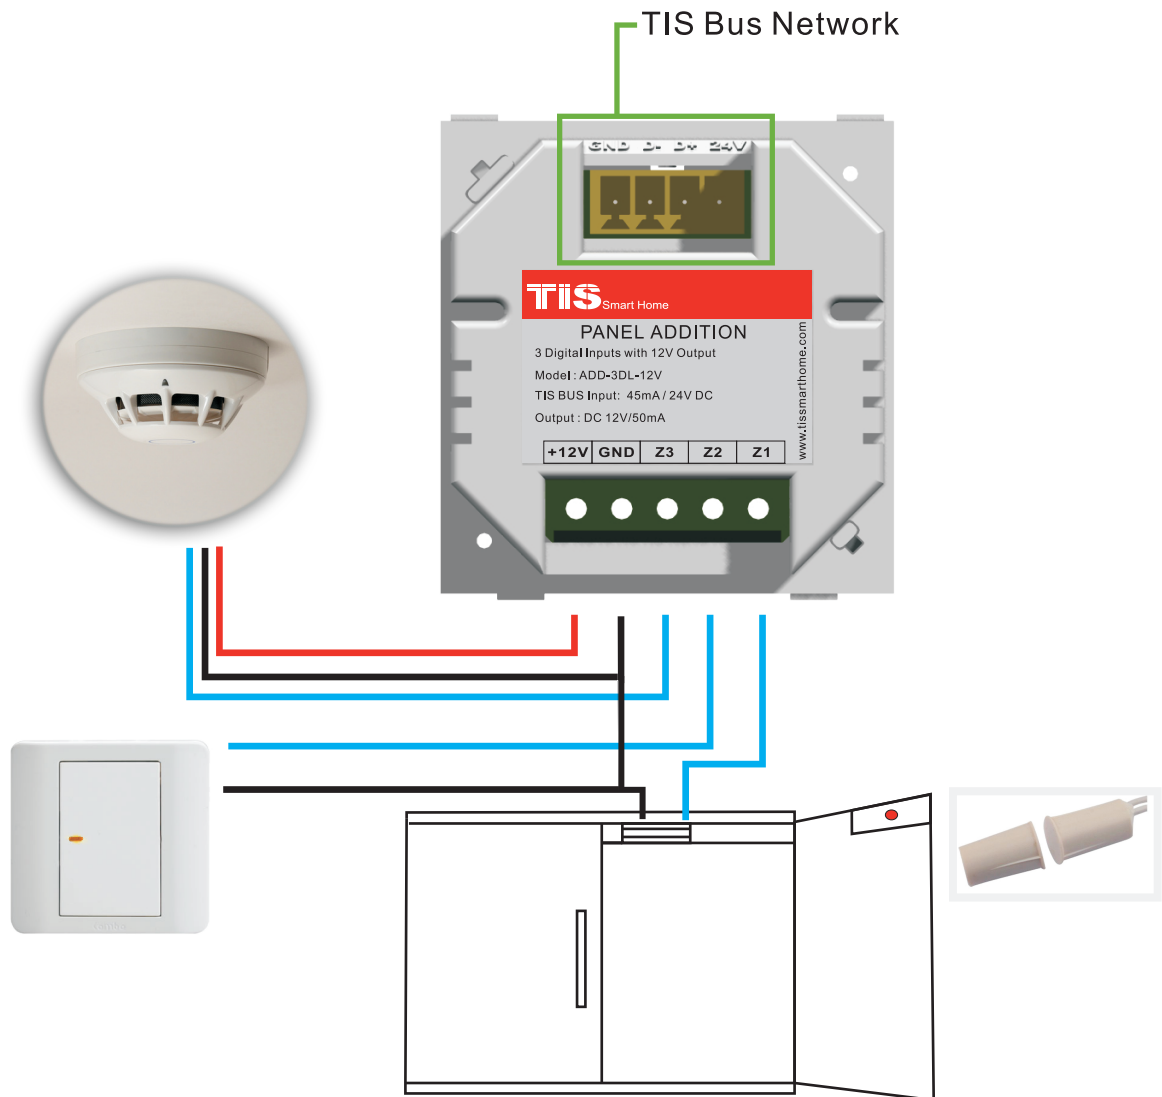

ADD-3DL-12V Connection Diagram Rev 1.1

CONNECTION METHOD

- Data wire
- Data wire
- Data wire
- Cat5e cable